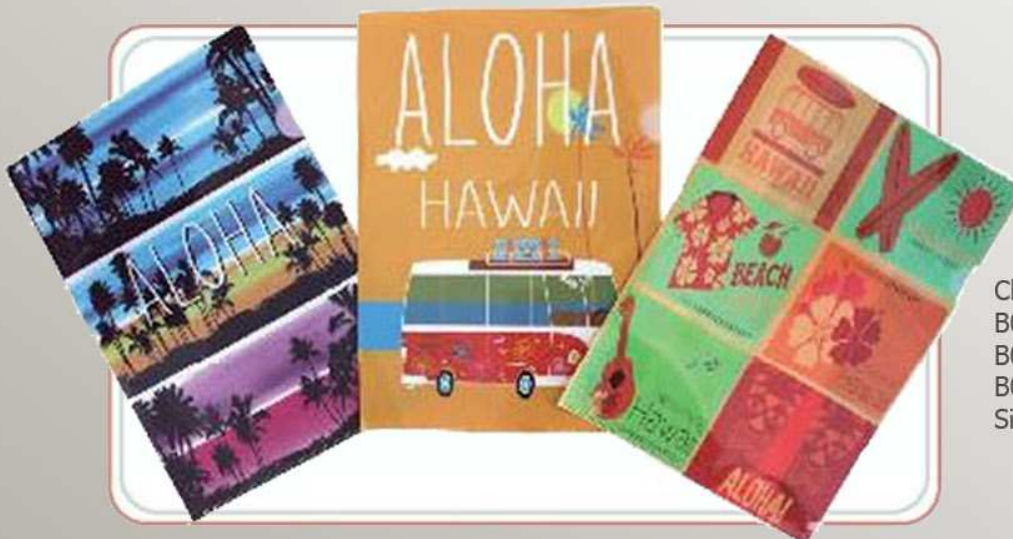

mintyhawaii@gmail.com

Clear File Folders
B0001 Van
B0002 Palm Tree
B0003 Hawaiian Art
Size: A4 (31cm x 22cm)